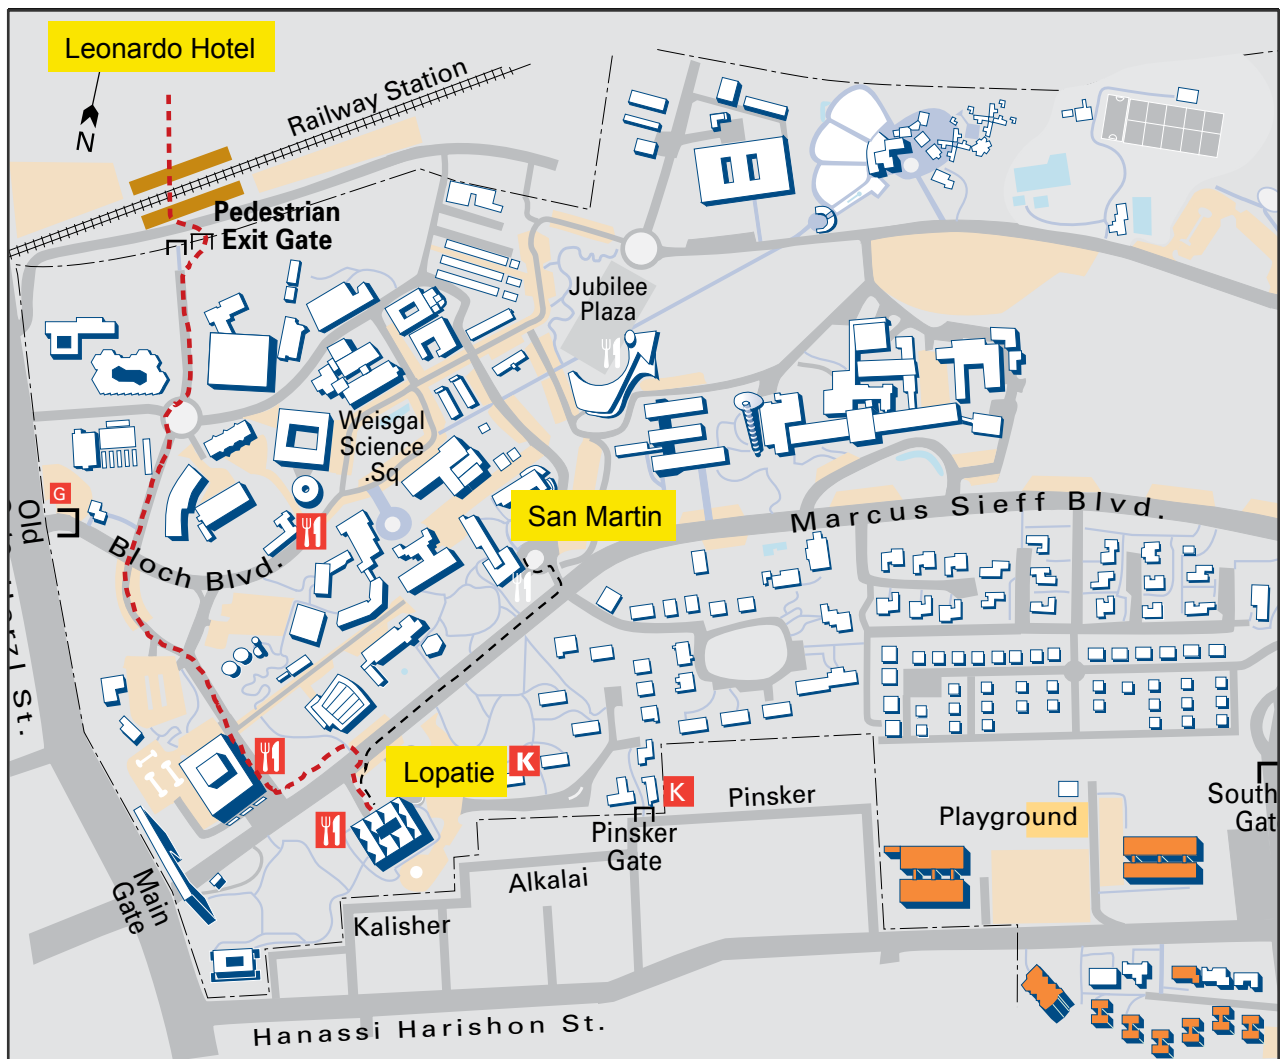

VENUE

The David Lopatie Conference Centre
The Weizmann Institute of Science

Pedestrian access to the Lopatie Centre:

Dashed red line – from the Leonardo Hotel.

Dashed black line – from the San Martin Faculty Clubhouse.